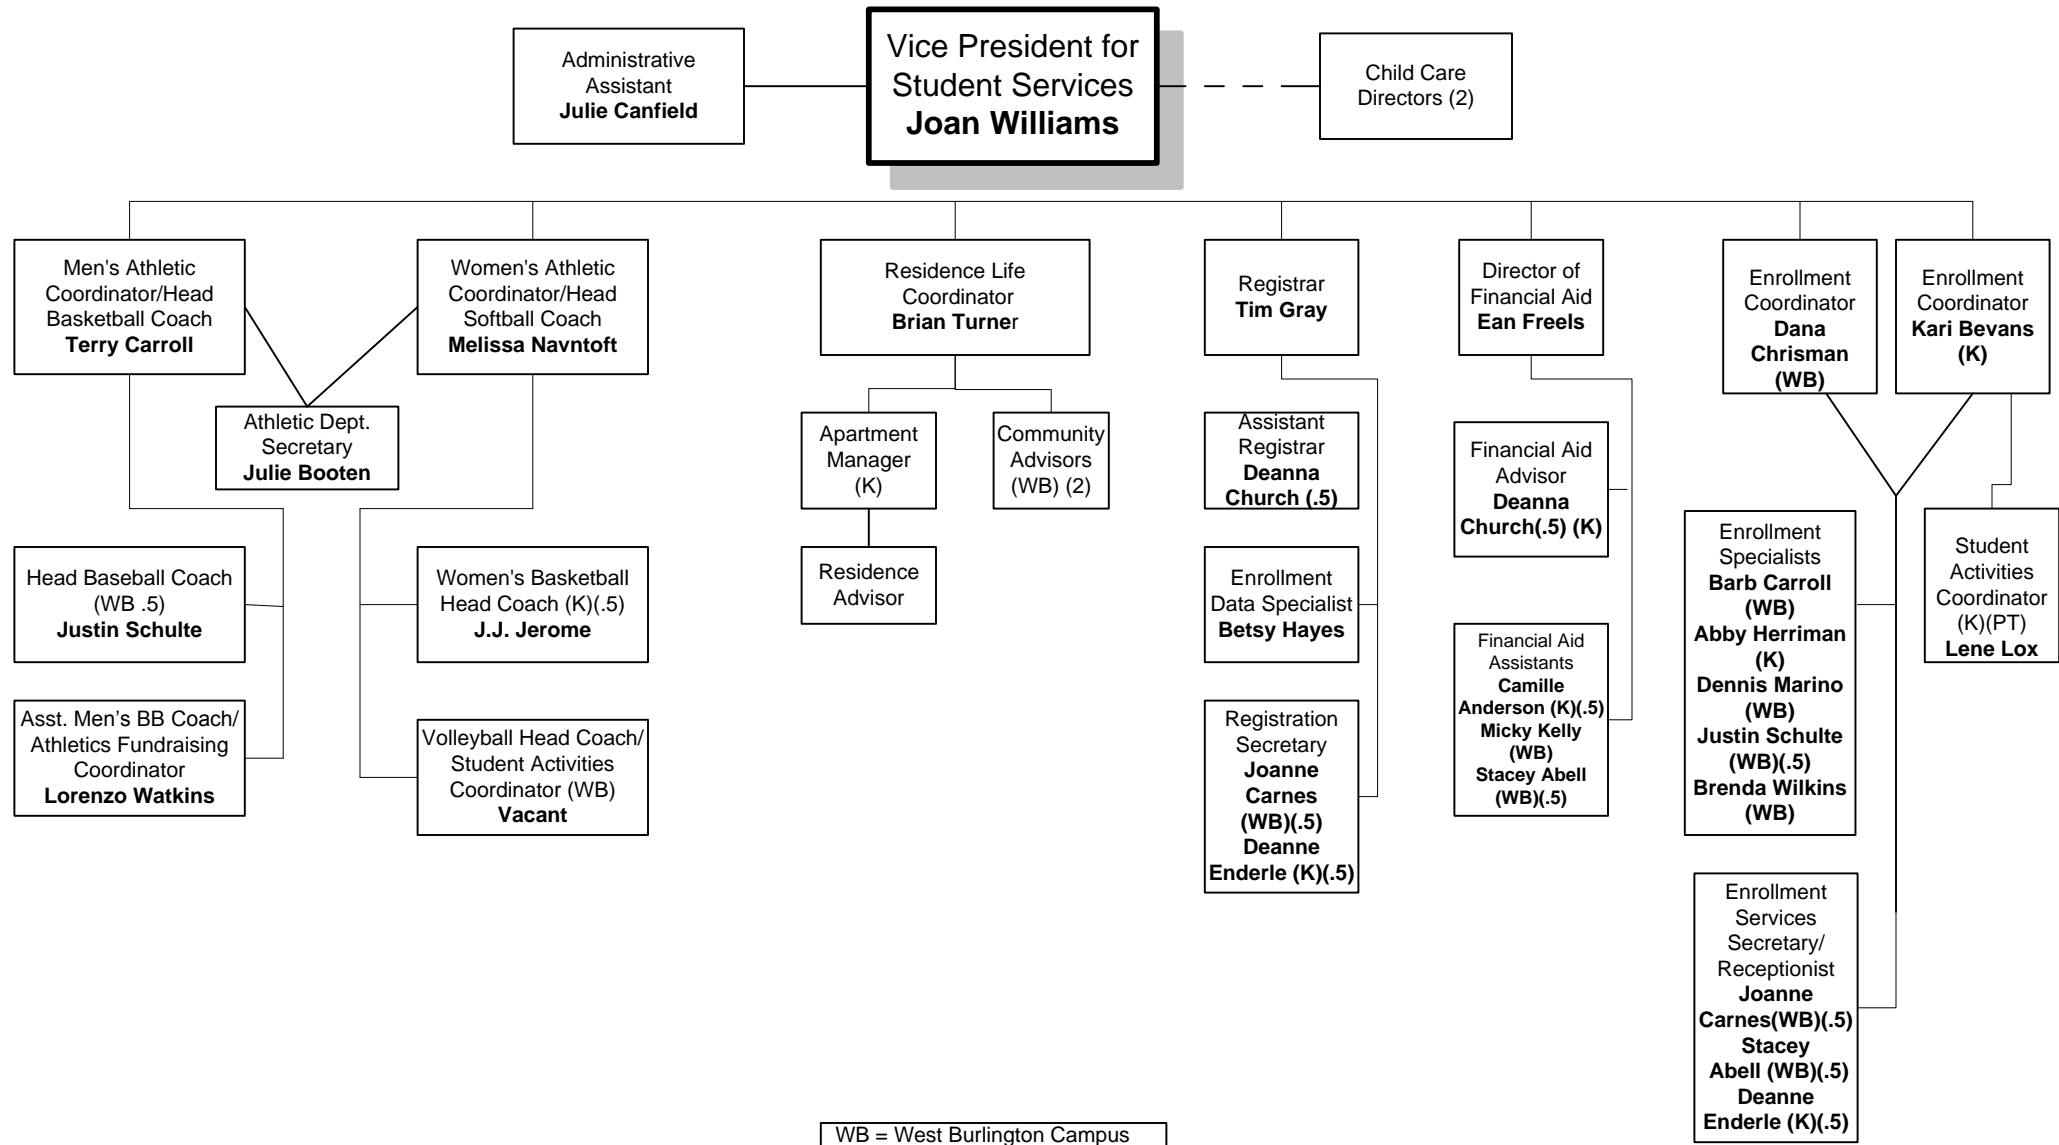

Southeastern Community College Student Services

January 9, 2012

WB = West Burlington Campus
 K = Keokuk Campus
 PT = less than 1/2 time
 — = Direct Reports
 - - - - = Directly affiliated but not a direct report